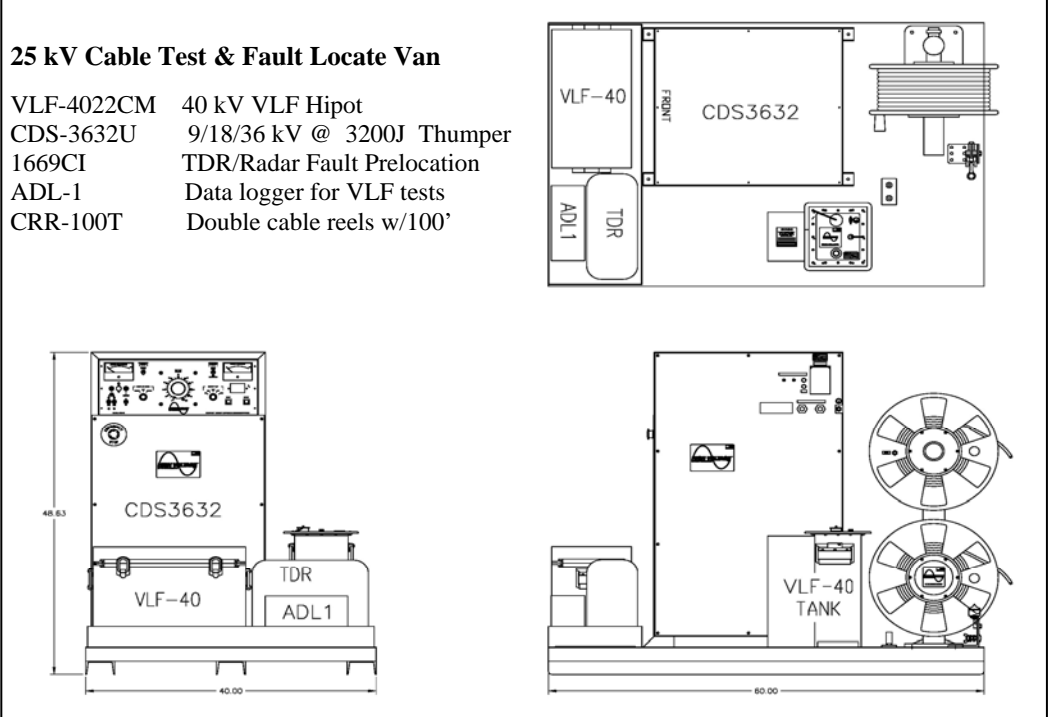

SDAD Listening Device
(not shown)